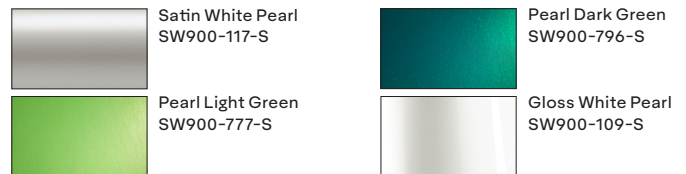

Avery Dennison[®] Supreme Wrapping Film[™]

Superior looks and performance with the leading portfolio of easy-to-install color change wrapping films that shows off your style.

Explore the forefront of automotive color trends with our selection of over 100 captivating Supreme Wrapping Film[™] colors, designed to elevate your vehicle's appearance to new levels. Immerse yourself in a world of possibilities, from our striking ColorFlow[™] series to the head-turning Rugged series that always makes a statement. The portfolio also includes finishes to meet a range of desired looks and custom effects including gloss, satin, matte, metallic, chrome, extreme texture and special effects.

Discover the Celestial Satins

NEW
Satin Solar Dawn
SW900-476-S
Black/Red

NEW
Satin Frozen Ocean
SW900-788-S
Cyan/Blue

NEW
Satin Moonstone
SW900-634-S
Silver/Blue

Gloss

Gloss Metallic

Satin Metallic

Satin

Film Type	Cast vinyl
Adhesive	Long-term removable
Liner	90# StaFlat™ with Easy Apply™ RS
Conformability	Compound curves & deep recesses

Matte

Matte Metallic

Diamond

Special Effects

Extreme Texture

ColorFlow™

Pearl

Conform Chrome

Conform Chrome films are ideal for creating special accents and custom finishes.

Product Information

Features and Benefits

- Outstanding durability and performance
- Excellent conformability around curves and recesses
- Extensive range with over 100 colors - Personalize and refresh your car's appearance
- Patented Avery Dennison® Easy Apply™ RS adhesive technology to provide repositionability and slideability, saving valuable installation time
- Cover large panels with just one piece of material - fewer seams
- Available in 60" roll sizes (Gloss, Matte, Metallic, Pearl, Satin & Carbon Fiber) and 53" roll sizes (Conform Chrome)