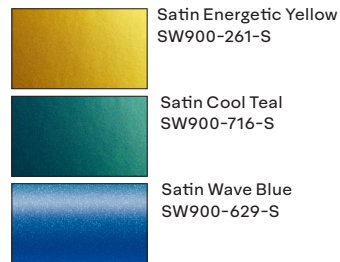

Avery Dennison[®] Supreme Wrapping Film[™]

Superior looks and performance with the leading portfolio of easy-to-install color change wrapping films that shows off your style.

Explore the forefront of automotive color trends with our selection of over 100 captivating Supreme Wrapping Film[™] colors, designed to elevate your vehicle's appearance to new levels. Immerse yourself in a world of possibilities, from our striking ColorFlow[™] series to the head-turning Rugged series that always makes a statement. The portfolio also includes finishes to meet a range of desired looks and custom effects including gloss, satin, matte, metallic, chrome, extreme texture and special effects.

Discover the Celestial Satins

NEW
Satin Solar Dawn
SW900-476-S
Black/Red

NEW
Satin Frozen Ocean
SW900-788-S
Cyan/Blue

NEW
Satin Moonstone
SW900-634-S
Silver/Blue

Gloss

Gloss Metallic

Satin Metallic

Satin

Film Type	Cast vinyl
Adhesive	Long-term removable
Liner	90# StaFlat™ with Easy Apply™ RS
Conformability	Compound curves & deep recesses

Matte

Matte Metallic

Diamond

Special Effects

Extreme Texture

ColorFlow™

Pearl

Conform Chrome

Conform Chrome films are ideal for creating special accents and custom finishes.

Product Information

Features and Benefits

- Outstanding durability and performance
- Excellent conformability around curves and recesses
- Extensive range with over 100 colors - Personalize and refresh your car's appearance
- Patented Avery Dennison® Easy Apply™ RS adhesive technology to provide repositionability and slideability, saving valuable installation time
- Cover large panels with just one piece of material - fewer seams
- Available in 60" roll sizes (Gloss, Matte, Metallic, Pearl, Satin & Carbon Fiber) and 53" roll sizes (Conform Chrome)