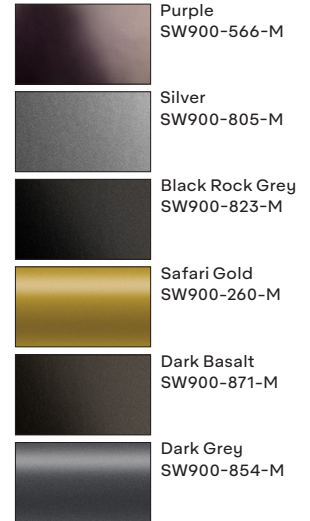

Avery Dennison[®] Supreme Wrapping Film[™]

Superior looks and performance with the leading portfolio of easy-to-install color change wrapping films that shows off your style.

Explore the forefront of automotive color trends with our selection of over 100 captivating Supreme Wrapping Film[™] colors, designed to elevate your vehicle's appearance to new levels. Immerse yourself in a world of possibilities, from our striking ColorFlow[™] series to the head-turning Rugged series that always makes a statement. The portfolio also includes finishes to meet a range of desired looks and custom effects including gloss, satin, matte, metallic, chrome, extreme texture and special effects.

Discover the Celestial Satins

NEW
Satin Solar Dawn
SW900-476-S
Black/Red

NEW
Satin Frozen Ocean
SW900-788-S
Cyan/Blue

NEW
Satin Moonstone
SW900-634-S
Silver/Blue

Gloss

Gloss Metallic

Satin Metallic

Satin

Supreme Wrapping Film™

Combining performance, versatility and convenience, these multi-layered films incorporate color and clear protective layers. They provide a smooth, attention grabbing finish that's both durable and dazzling.

Pearl

Conform Chrome

Conform Chrome films are ideal for creating special accents and custom finishes.

Product Information

Features and Benefits

- Outstanding durability and performance
- Excellent conformability around curves and recesses
- Extensive range with over 100 colors - Personalize and refresh your car's appearance
- Patented Avery Dennison® Easy Apply™ RS adhesive technology to provide repositionability and slideability, saving valuable installation time
- Cover large panels with just one piece of material - fewer seams
- Available in 60" roll sizes (Gloss, Matte, Metallic, Pearl, Satin & Carbon Fiber) and 53" roll sizes (Conform Chrome)