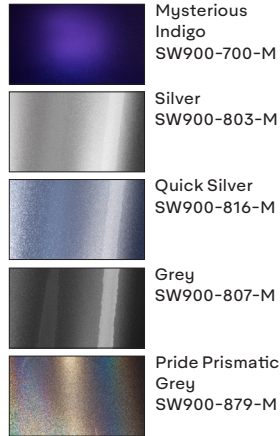

Avery Dennison[®] Supreme Wrapping Film[™]

Superior looks and performance with the leading portfolio of easy-to-install color change wrapping films that shows off your style.

Explore the forefront of automotive color trends with our selection of over 100 captivating Supreme Wrapping Film[™] colors, designed to elevate your vehicle's appearance to new levels. Immerse yourself in a world of possibilities, from our striking ColorFlow[™] series to the head-turning Rugged series that always makes a statement. The portfolio also includes finishes to meet a range of desired looks and custom effects including gloss, satin, matte, metallic, chrome, extreme texture and special effects.

Discover the Celestial Satins

NEW
Satin Solar Dawn
SW900-476-S
Black/Red

NEW
Satin Frozen Ocean
SW900-788-S
Cyan/Blue

NEW
Satin Moonstone
SW900-634-S
Silver/Blue

Gloss

Gloss Metallic

Satin Metallic

Satin

Supreme Wrapping Film™

Combining performance, versatility and convenience, these multi-layered films incorporate color and clear protective layers. They provide a smooth, attention grabbing finish that's both durable and dazzling.

Pearl

Conform Chrome

Conform Chrome films are ideal for creating special accents and custom finishes.

Product Information

Features and Benefits

- Outstanding durability and performance
- Excellent conformability around curves and recesses
- Extensive range with over 100 colors - Personalize and refresh your car's appearance
- Patented Avery Dennison® Easy Apply™ RS adhesive technology to provide repositionability and slideability, saving valuable installation time
- Cover large panels with just one piece of material - fewer seams
- Available in 60" roll sizes (Gloss, Matte, Metallic, Pearl, Satin & Carbon Fiber) and 53" roll sizes (Conform Chrome)