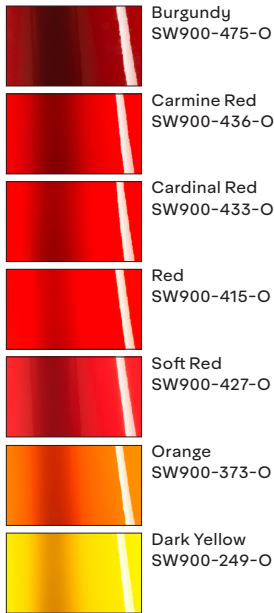

Avery Dennison[®] Supreme Wrapping Film[™]

Superior looks and performance with the leading portfolio of easy-to-install color change wrapping films that shows off your style.

Explore the forefront of automotive color trends with our selection of over 100 captivating Supreme Wrapping Film[™] colors, designed to elevate your vehicle's appearance to new levels. Immerse yourself in a world of possibilities, from our striking ColorFlow[™] series to the head-turning Rugged series that always makes a statement. The portfolio also includes finishes to meet a range of desired looks and custom effects including gloss, satin, matte, metallic, chrome, extreme texture and special effects.

Discover the Celestial Satins

NEW
Satin Solar Dawn
SW900-476-S
Black/Red

NEW
Satin Frozen Ocean
SW900-788-S
Cyan/Blue

NEW
Satin Moonstone
SW900-634-S
Silver/Blue

Gloss

Gloss Metallic

Satin Metallic

Satin

Supreme Wrapping Film™

Combining performance, versatility and convenience, these multi-layered films incorporate color and clear protective layers. They provide a smooth, attention grabbing finish that's both durable and dazzling.

Pearl

Conform Chrome

Conform Chrome films are ideal for creating special accents and custom finishes.

Product Information

Features and Benefits

- Outstanding durability and performance
- Excellent conformability around curves and recesses
- Extensive range with over 100 colors - Personalize and refresh your car's appearance
- Patented Avery Dennison® Easy Apply™ RS adhesive technology to provide repositionability and slideability, saving valuable installation time
- Cover large panels with just one piece of material - fewer seams
- Available in 60" roll sizes (Gloss, Matte, Metallic, Pearl, Satin & Carbon Fiber) and 53" roll sizes (Conform Chrome)