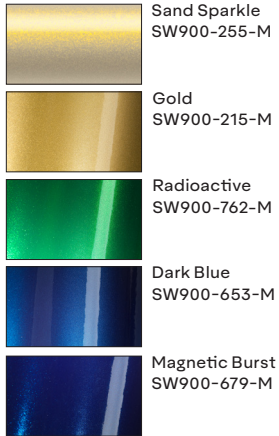

Avery Dennison[®] Supreme Wrapping Film[™]

Superior looks and performance with the leading portfolio of easy-to-install color change wrapping films that shows off your style.

Explore the forefront of automotive color trends with our selection of over 100 captivating Supreme Wrapping Film[™] colors, designed to elevate your vehicle's appearance to new levels. Immerse yourself in a world of possibilities, from our striking ColorFlow[™] series to the head-turning Rugged series that always makes a statement. The portfolio also includes finishes to meet a range of desired looks and custom effects including gloss, satin, matte, metallic, chrome, extreme texture and special effects.

Discover the Celestial Satins

NEW
Satin Solar Dawn
SW900-476-S
Black/Red

NEW
Satin Frozen Ocean
SW900-788-S
Cyan/Blue

NEW
Satin Moonstone
SW900-634-S
Silver/Blue

Gloss

Gloss Metallic

Satin Metallic

Satin

Supreme Wrapping Film™

Combining performance, versatility and convenience, these multi-layered films incorporate color and clear protective layers. They provide a smooth, attention grabbing finish that's both durable and dazzling.

Pearl

Conform Chrome

Conform Chrome films are ideal for creating special accents and custom finishes.

Product Information

Features and Benefits

- Outstanding durability and performance
- Excellent conformability around curves and recesses
- Extensive range with over 100 colors - Personalize and refresh your car's appearance
- Patented Avery Dennison® Easy Apply™ RS adhesive technology to provide repositionability and slideability, saving valuable installation time
- Cover large panels with just one piece of material - fewer seams
- Available in 60" roll sizes (Gloss, Matte, Metallic, Pearl, Satin & Carbon Fiber) and 53" roll sizes (Conform Chrome)