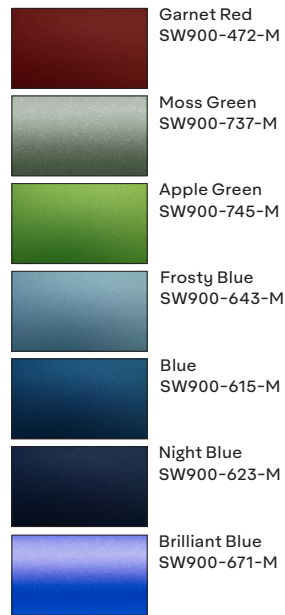

Matte Metallic