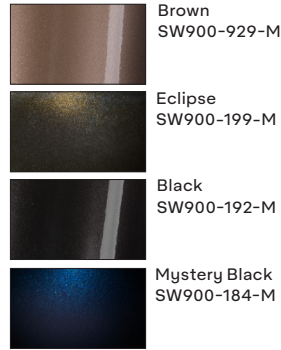

Avery Dennison[®] Supreme Wrapping Film[™]

Superior looks and performance with the leading portfolio of easy-to-install color change wrapping films that shows off your style.

Explore the forefront of automotive color trends with our selection of over 100 captivating Supreme Wrapping Film[™] colors, designed to elevate your vehicle's appearance to new levels. Immerse yourself in a world of possibilities, from our striking ColorFlow[™] series to the head-turning Rugged series that always makes a statement. The portfolio also includes finishes to meet a range of desired looks and custom effects including gloss, satin, matte, metallic, chrome, extreme texture and special effects.

Discover the Celestial Satins

NEW
Satin Solar Dawn
SW900-476-S
Black/Red

NEW
Satin Frozen Ocean
SW900-788-S
Cyan/Blue

NEW
Satin Moonstone
SW900-634-S
Silver/Blue

Gloss

Gloss Metallic

Satin Metallic

Satin

Supreme Wrapping Film™

Combining performance, versatility and convenience, these multi-layered films incorporate color and clear protective layers. They provide a smooth, attention grabbing finish that's both durable and dazzling.

Pearl

Conform Chrome

Conform Chrome films are ideal for creating special accents and custom finishes.

Product Information

Features and Benefits

- Outstanding durability and performance
- Excellent conformability around curves and recesses
- Extensive range with over 100 colors - Personalize and refresh your car's appearance
- Patented Avery Dennison® Easy Apply™ RS adhesive technology to provide repositionability and slideability, saving valuable installation time
- Cover large panels with just one piece of material - fewer seams
- Available in 60" roll sizes (Gloss, Matte, Metallic, Pearl, Satin & Carbon Fiber) and 53" roll sizes (Conform Chrome)