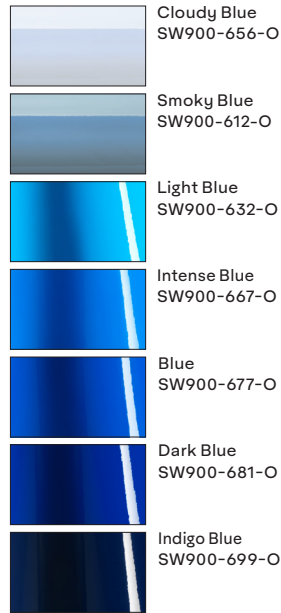

Avery Dennison[®] Supreme Wrapping Film[™]

Superior looks and performance with the leading portfolio of easy-to-install color change wrapping films that shows off your style.

Explore the forefront of automotive color trends with our selection of over 100 captivating Supreme Wrapping Film[™] colors, designed to elevate your vehicle's appearance to new levels. Immerse yourself in a world of possibilities, from our striking ColorFlow[™] series to the head-turning Rugged series that always makes a statement. The portfolio also includes finishes to meet a range of desired looks and custom effects including gloss, satin, matte, metallic, chrome, extreme texture and special effects.

Discover the Celestial Satins

NEW
Satin Solar Dawn
SW900-476-S
Black/Red

NEW
Satin Frozen Ocean
SW900-788-S
Cyan/Blue

NEW
Satin Moonstone
SW900-634-S
Silver/Blue

Gloss

Gloss Metallic

Satin Metallic

Satin

Supreme Wrapping Film™

Combining performance, versatility and convenience, these multi-layered films incorporate color and clear protective layers. They provide a smooth, attention grabbing finish that's both durable and dazzling.

Pearl

Conform Chrome

Conform Chrome films are ideal for creating special accents and custom finishes.

Product Information

Features and Benefits

- Outstanding durability and performance
- Excellent conformability around curves and recesses
- Extensive range with over 100 colors - Personalize and refresh your car's appearance
- Patented Avery Dennison® Easy Apply™ RS adhesive technology to provide repositionability and slideability, saving valuable installation time
- Cover large panels with just one piece of material - fewer seams
- Available in 60" roll sizes (Gloss, Matte, Metallic, Pearl, Satin & Carbon Fiber) and 53" roll sizes (Conform Chrome)